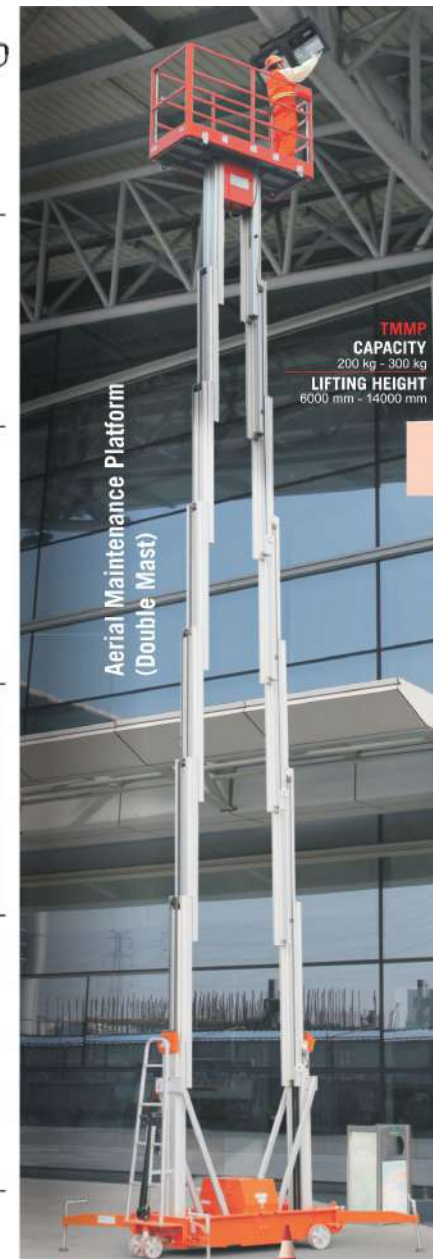

Aerial Maintenance Platform
(Double Mast)

TMPMP
CAPACITY
200 kg - 300 kg
LIFTING HEIGHT
6000 mm - 14000 mm